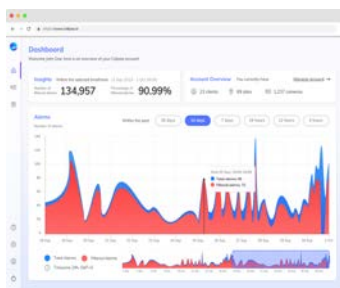

Calipsa: False Alarm Filtering Platform

Using artificial intelligence and machine learning technologies, Calipsa's cloud-based False Alarm Filtering Platform removes over 90% of false alarms; recognizing the cause and filtering out those not caused by human or vehicle movement. It integrates seamlessly into existing monitoring operations.

Request more info at www.securityinfowatch.com/21152439