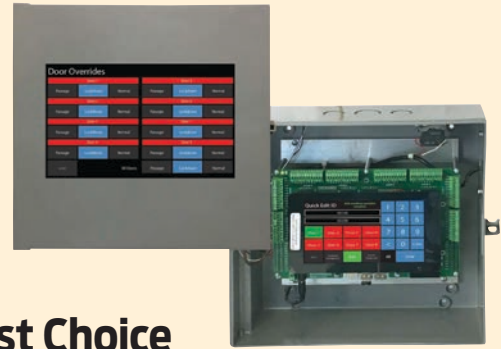

FEATURED EXHIBITOR

First Choice Building Products: Access8 Door Access Control System

The Access8 Door Access Control System provides easy-to-use door security. The system features a “plug-and-play” design that efficiently powers up to eight doors and card readers. In addition to state-of-the-art touch screen technology, the equipment is simple to program and allows for an audit trail and access levels for truly robust control. With support for cards, key fobs and smartphones, the system is a flexible, yet powerful access solution for smaller buildings.

Request more info at www.securityinfowatch.com/21149995

Arteco: Video Content Analytics Solution

The Arteco Video Content Analytics (VCA) solution is an advanced video analytics set that involves the digitalization of video footage and the employment of sophisticated algorithms to classify object types and identify behavior in real time, providing alerts and events to users.