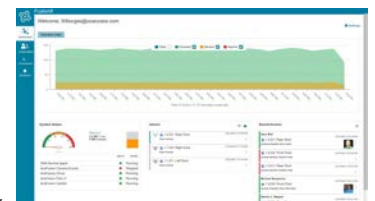

Luxul: ProWatch Cloud Management Platform

Luxul ProWatch enables residential integrators to access their customers' Luxul networks and connected devices at any time in map or list views via web interface or mobile app to get online/offline status of connected devices and the availability of firmware updates.

Request more info at www.securityinfowatch.com/21152658

Moog: Mercury Camera System

Moog's Mercury medium-range camera system includes a continuous zoom mid-wave IR 550mm optic and a 500mm continuous zoom day/night camera. Ideal applications include c-UAS/drone tracking, border security, and perimeter intrusion detection. Optional multi-algorithm video tracking ensures maximum target coverage.

Request more info at www.securityinfowatch.com/21152083

March Networks: Insight Video Health Monitoring

March Networks' Insight service helps security integrators stay up-to-date on the health of their customers' video surveillance networks. The subscription-based service offers a visual overview of an organization's entire video network health, and valuable reporting capabilities via a secure, cloud-based platform.

Request more info at www.securityinfowatch.com/21076126

Morse Watchmans: Key Control Cabinet

The KeyWatcher Touch key control solution from Morse Watchmans offers one-touch key control with an easy-to-use interface. Protect, track and control key usage across an organization or enterprise to help maintain safety and security.

Request more info at www.securityinfowatch.com/10772264

Matrix Systems: APERTA IP Device Controller