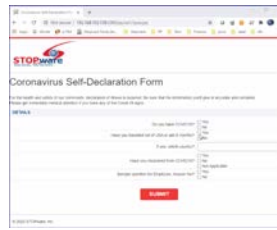

Sielox: Intelligent Access Controller

Sielox has further expanded the integration of its access control and emergency notification solutions with Allegion to include the new enhanced Schlage NDE wire-

less lock featuring an Interior Push Button (IPB), which can easily lock a classroom door from the inside.

Request more info at www.securityinfowatch.com/12318752

Singlewire Software: InformaCast Fusion & Mobile

Singlewire Software's InformaCast Fusion and Mobile software solutions for emergency notifications now includes Integrated Public Alert and Warning System (IPAWS) mass notification functionality, which can alert and warn users about serious emergencies.

Request more info at www.securityinfowatch.com/12305821

Southwest Microwave: PoE Fence Detection System

The IP-based INTREPID Micro-Point-POE-S Fence Detection

System from Southwest Microwave delivers reliable detection of cut-or-climb attempts to within one meter while ignoring harmless environmental disturbances. TCP/IP network integration is achieved via a single Ethernet cable for power and data transmission.

Request more info at www.securityinfowatch.com/21124310

STid: Mobile ID Open & Global Mobile Access Control

STid Mobile ID enables digitization of access control credentials in a single app to help manage physical access for employees and virtual access to workstations. Virtual visitor credentials also enable temporary access rights for visitors. The system is also now compatible with SIRI on iOS devices.

Request more info at www.securityinfowatch.com/12266354

StoneLock: Biometric Access Solution