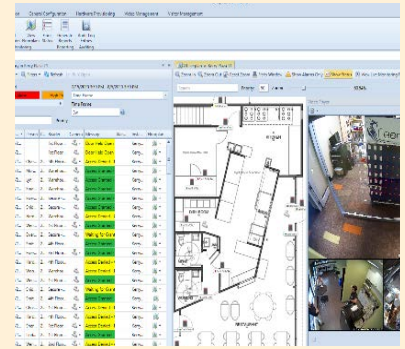

FEATURED EXHIBITOR

Feenics: Keep Cloud-Based Access Control Platform

Keep, Feenics' cloud-hosted access control platform, is now certified and approved for government and federal agency use in Personal Identity Verification (PIV) credentialing and Physical Access Control Systems (PACS). Feenics attained its listing for all versions of Keep on the GSA Approved Products List after completing the Federal Information Processing Standard (FIPS) 201-2 Evaluation (sometimes called FICAM) Testing Program. FIPS 201 was developed to satisfy the technical requirements of HSPD-12, the Department of Homeland Security's mandated common identification standard and database for credentialing federal employees and contractors.

Request more info at www.securityinfowatch.com/12364899