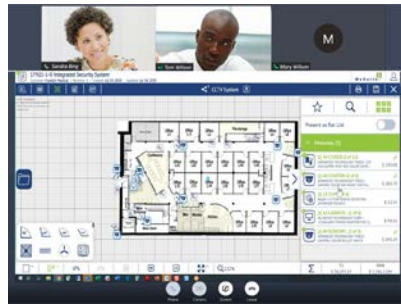

Request more info at www.securityinfowatch.com/21149776

WeSuite: **QuoteAnywhere G2.0 with Digital Site Survey**

WeSuite’s Quote-Anywhere G2.0 now includes digital Site Survey, which automates estimate creation as cameras, card readers and other device icons are dropped in place within a digital canvas. Labor