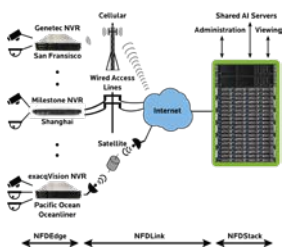

Request more info at www.securityinfowatch.com/21152642

**Raslient Systems:
NFDCloud Enterprise
Storage Solution**

Raslient's NFDCloud products can be building blocks to construct VMS-agnostic video surveillance cloud storage for enterprises. The product line includes NFDEdge VMS agnostic NVRs; the NFDLink AI-enhanced TCP/IP communication software; and the NFDStack fully redundant storage system for central recording.

Request more info at www.securityinfowatch.com/21078310