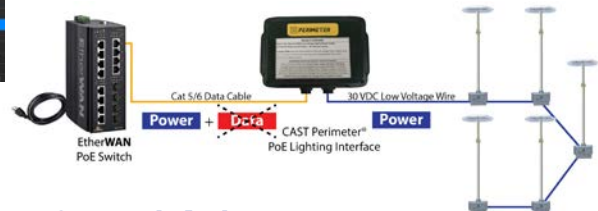

Cast Lighting: PoE LED Lighting Solution

CAST Perimeter Lighting and EtherWAN have collaborated to provide power to perimeter LED lighting from one switch. The combination of the EtherWAN EX78934E-OVB and the CAST CPOE60W PoE Interface enables users to power low voltage lights, cameras, access control, perimeter intrusion.

Request more info at www.securityinfowatch.com/21149749