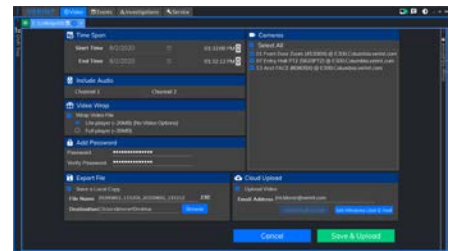

Request more info at www.securityinfowatch.com/21149983