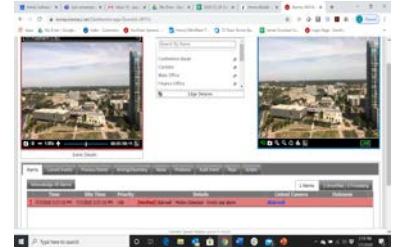

**Innovatrics:
SmartFace
Facial
Recognition
Server
Platform**

Innovatrics SmartFace is a scalable facial recognition server platform that detects and tracks faces in parallel video streams from multiple IP cameras in real-time. The facial recognition algorithms rank among the top in NIST benchmarks. The SmartFace Access Controller ensures access is granted only to authorized persons.

Request more info at www.securityinfowatch.com/21151437