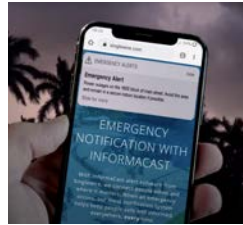

Request more info at www.securityinfowatch.com/12305821