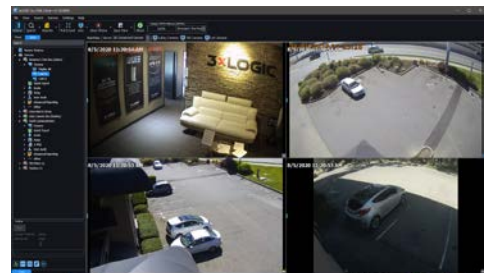

installation, and it uses proprietary RapidStream Technology and Substream Motion Detection capabilities to provide high resolution over low bandwidth networks.

Request more info at www.securityinfowatch.com/12360331