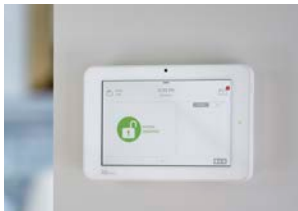

Qolsys: IQ Panel 2 Plus

Make LTE upgrades easy with the Qolsys IQ Panel. The panel can "takeover" legacy wireless sensors already installed, as well as Z-Wave lights, locks, thermostats and other devices like garage openers, video cameras and doorbells.

Request more info at www.securityinfowatch.com/12426538

**Qumulex:
Unified Video/
Access Control
Management**

Designed for security integrators, Qumulex is a Unified Video Management and Access Control System providing both in a simplified browser-based user interface. It provides options for all-cloud, on-premises or a combination, and is an open platform that works with leading camera and access control hardware.