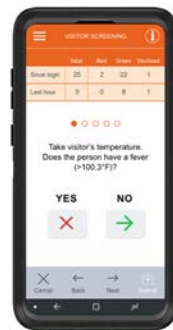

Allied Universal: HELIAUS Health Screening Application

Allied Universal has added a visitor screening application to its HELIAUS technology platform that offers screening questions based on Centers of Disease Control (CDC) guidelines. It implements protocols such as instructing a security officer to take a visitor's temperature or asking a visitor to use hand sanitizer.

Request more info at www.securityinfowatch.com/21152671