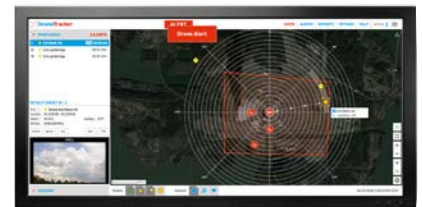

**Dedrone:
Counter-Drone Systems**

Dedrone's counter-drone system protects against unwanted small drones (sUAS). With flexibility to host in the cloud or on-premise, the SaaS technology combines machine-learning software with sensors and effectors to provide early warning, classification of, and mitigation against all drone threats.

Request more info at www.securityinfowatch.com/21089659