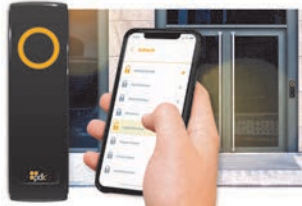

Request more info at www.securityinfowatch.com/21152596

Prodatakey: Touch Bluetooth Reader and Mobile App

ProdataKey (PDK) has updated its "touch" Bluetooth reader and mobile app with a "touch-free" feature designed to support COVID-19 workplace safety. It enables credentialed users to simply wave their hand within 2-3 inches of the reader in order to indicate an intent to enter.